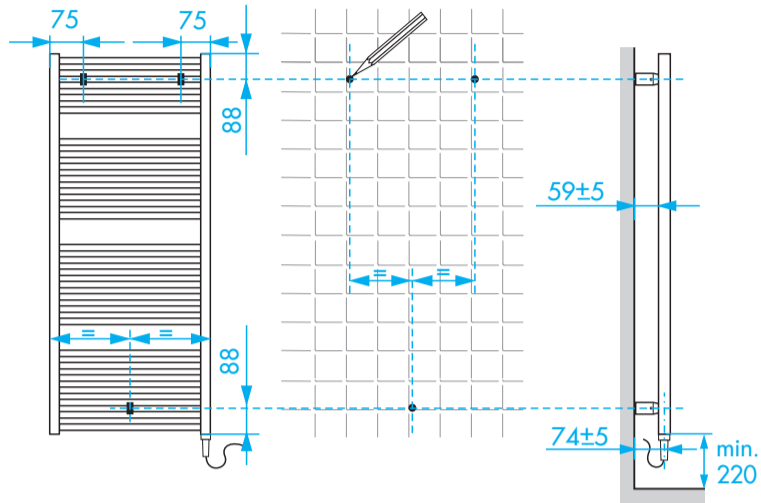

TYPE PYE-3K

© Copyright by PBO 09/17 40017195

L 450 500 600 750 1000